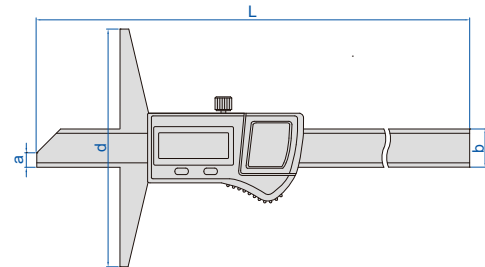

# IP67 WATERPROOF DIGITAL DEPTH GAGES

ATTENTION:  
NO DATA OUTPUT

**IP67**  
WATERPROOF

- IP67 dust/waterproof
- Resolution: 0.01mm/0.0005"
- Button function: zero, on/off, mm/inch
- Battery CR2032
- Automatic power off
- Meet DIN862
- Made of stainless steel

1543-150

Code	Range	Accuracy	L	a	b	d
1543-150	0-150mm/0-6"	±0.03mm	235mm	5mm	16mm	100mm
1543-200	0-200mm/0-8"	±0.03mm	285mm	5mm	16mm	100mm
1543-300	0-300mm/0-12"	±0.03mm	387mm	5mm	16mm	100mm